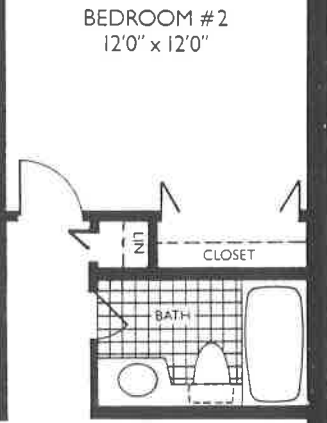

Poinciana
3 Bedroom/2 Bath with
Family Room
1871 Sq. Ft.

The Orchid—Model D

4 Bedroom/ 2½ Bath
with Family Room
2160 Sq. Ft.

Willow
 4 Bedroom/2 1/2 Bath with
 Family Room
 or
 3 Bedroom/2 1/2 Bath with Loft
 and Family Room
 2160 Sq. Ft.

Beech
 3 Bedroom/2 Bath
 or
 2 Bedroom/2 Bath with Media Room
 1539 Sq. Ft.

MASTER BEDROOM SUITE
 VOLUME CEILING
 13'0" x 16'8"

OPT SKYLIGHT
 OPT SKYLIGHT
 ELEV. #2 & 3

LIVING ROOM
 VOLUME CEILING
 17'0" x 17'8"

OPT SKYLIGHT
 OPT SKYLIGHT
 ELEV. #1

DINING ROOM
 VOLUME CEILING
 9'0" x 17'0"

Banyan
2 Bedroom/2 Bath
1420 Sq. Ft.

The Daisy – Model C

3 Bedroom/ 2 Bath
with Family Room
1871 Sq. Ft.