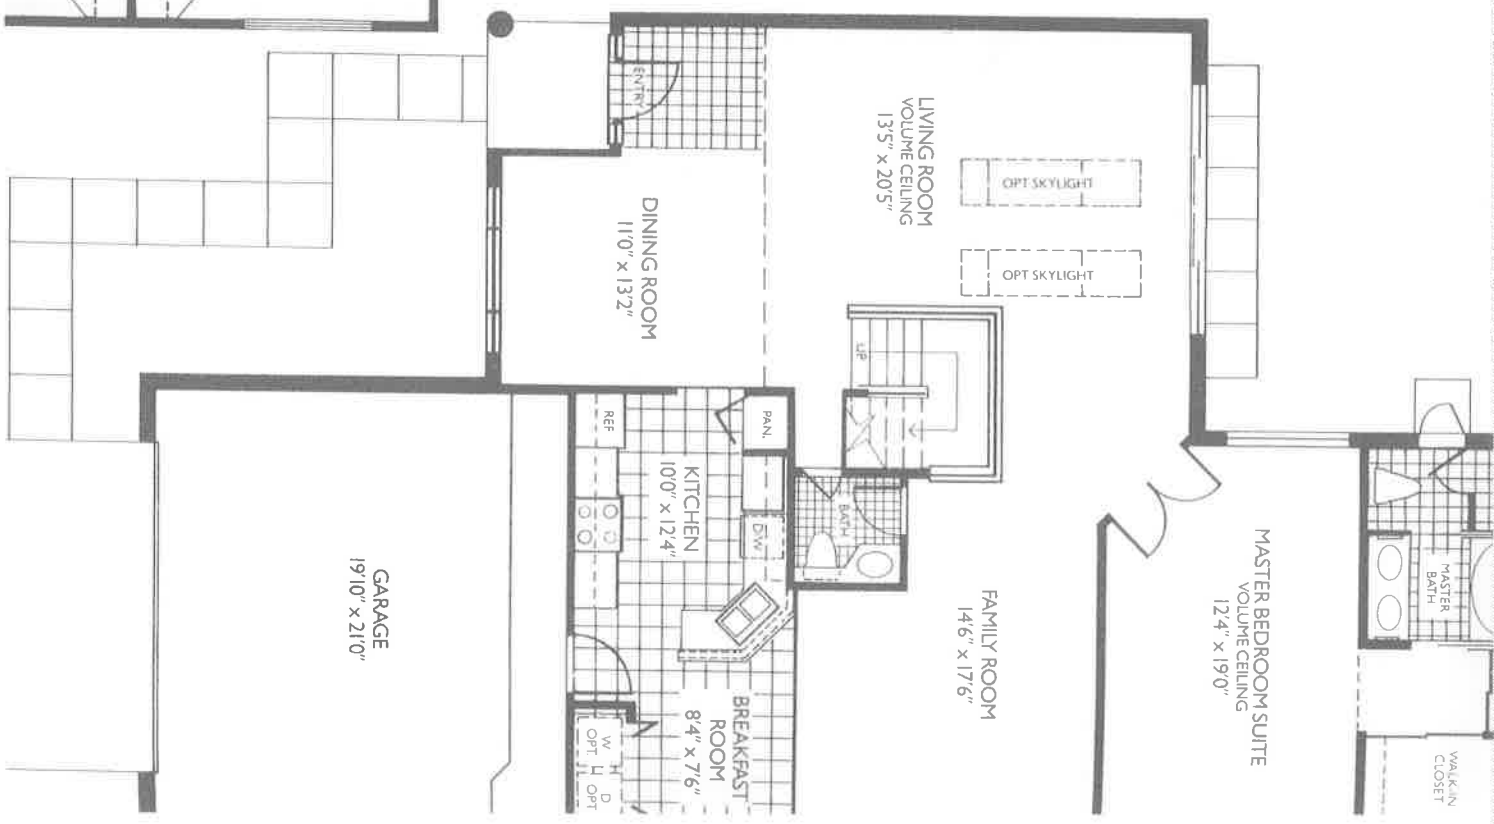

Poinciana
3 Bedroom/2 Bath with
Family Room
1871 Sq. Ft.

The Orchid—Model D

4 Bedroom/ 2½ Bath
with Family Room
2160 Sq. Ft.

Willow
 4 Bedroom/2 1/2 Bath with
 Family Room
 or
 3 Bedroom/2 1/2 Bath with Loft
 and Family Room
 2160 Sq. Ft.

Beech
 3 Bedroom/2 Bath
 or
 2 Bedroom/2 Bath with Media Room
 1539 Sq. Ft.

MASTER BEDROOM SUITE
 VOLUME CEILING
 13'0" x 16'8"

OPT SKYLIGHT
 OPT SKYLIGHT
 ELEV. #2 & 3

LIVING ROOM
 VOLUME CEILING
 17'0" x 17'8"

OPT SKYLIGHT
 OPT SKYLIGHT
 ELEV. #1

DINING ROOM
 VOLUME CEILING
 9'0" x 17'0"

Banyan
2 Bedroom/2 Bath
1420 Sq. Ft.

The Daisy – Model C

3 Bedroom/ 2 Bath
with Family Room
1871 Sq. Ft.