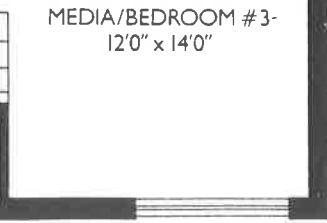

Poinciana
3 Bedroom/2 Bath with
Family Room
1871 Sq. Ft.

The Orchid—Model D

4 Bedroom/ 2½ Bath
with Family Room
2160 Sq. Ft.

Willow
 4 Bedroom/2 1/2 Bath with
 Family Room
 or
 3 Bedroom/2 1/2 Bath with Loft
 and Family Room
 2160 Sq. Ft.

Beech
 3 Bedroom/2 Bath
 or
 2 Bedroom/2 Bath with Media Room
 1539 Sq. Ft.

MASTER BEDROOM SUITE
 VOLUME CEILING
 13'0" x 16'8"

OPT SKYLIGHT
 OPT SKYLIGHT
 ELEV. #2 & 3

LIVING ROOM
 VOLUME CEILING
 17'0" x 17'8"

OPT SKYLIGHT
 OPT SKYLIGHT
 ELEV. #1

DINING ROOM
 VOLUME CEILING
 9'0" x 17'0"

Banyan
2 Bedroom/2 Bath
1420 Sq. Ft.

The Daisy – Model C

3 Bedroom/ 2 Bath
with Family Room
1871 Sq. Ft.