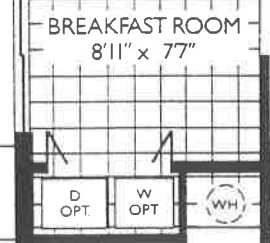

Poinciana
3 Bedroom/2 Bath with
Family Room
1871 Sq. Ft.

The Orchid—Model D

4 Bedroom/ 2½ Bath
with Family Room
2160 Sq. Ft.

Willow
 4 Bedroom/2 1/2 Bath with
 Family Room
 or
 3 Bedroom/2 1/2 Bath with Loft
 and Family Room
 2160 Sq. Ft.

Beech
 3 Bedroom/2 Bath
 or
 2 Bedroom/2 Bath with Media Room
 1539 Sq. Ft.

MASTER BEDROOM SUITE
 VOLUME CEILING
 13'0" x 16'8"

OPT SKYLIGHT
 OPT SKYLIGHT
 ELEV. #2 & 3

LIVING ROOM
 VOLUME CEILING
 17'0" x 17'8"

OPT SKYLIGHT
 OPT SKYLIGHT
 ELEV. #1

DINING ROOM
 VOLUME CEILING
 9'0" x 17'0"

Banyan
2 Bedroom/2 Bath
1420 Sq. Ft.

The Daisy – Model C

3 Bedroom/ 2 Bath
with Family Room
1871 Sq. Ft.