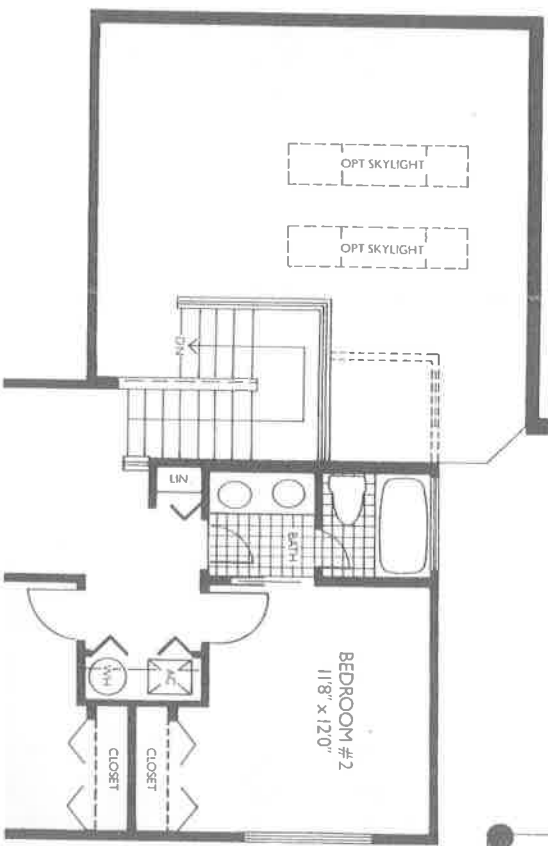

Poinciana
3 Bedroom/2 Bath with
Family Room
1871 Sq. Ft.

The Orchid—Model D

4 Bedroom/ 2½ Bath
with Family Room
2160 Sq. Ft.

Willow
 4 Bedroom/2 1/2 Bath with
 Family Room
 or
 3 Bedroom/2 1/2 Bath with Loft
 and Family Room
 2160 Sq. Ft.

Beech
 3 Bedroom/2 Bath
 or
 2 Bedroom/2 Bath with Media Room
 1539 Sq. Ft.

MASTER BEDROOM SUITE
 VOLUME CEILING
 13'0" x 16'8"

OPT SKYLIGHT
 OPT SKYLIGHT
 ELEV. #2 & 3

LIVING ROOM
 VOLUME CEILING
 17'0" x 17'8"

OPT SKYLIGHT
 OPT SKYLIGHT
 ELEV. #1

DINING ROOM
 VOLUME CEILING
 9'0" x 17'0"

Banyan
2 Bedroom/2 Bath
1420 Sq. Ft.

The Daisy – Model C

3 Bedroom/ 2 Bath
with Family Room
1871 Sq. Ft.