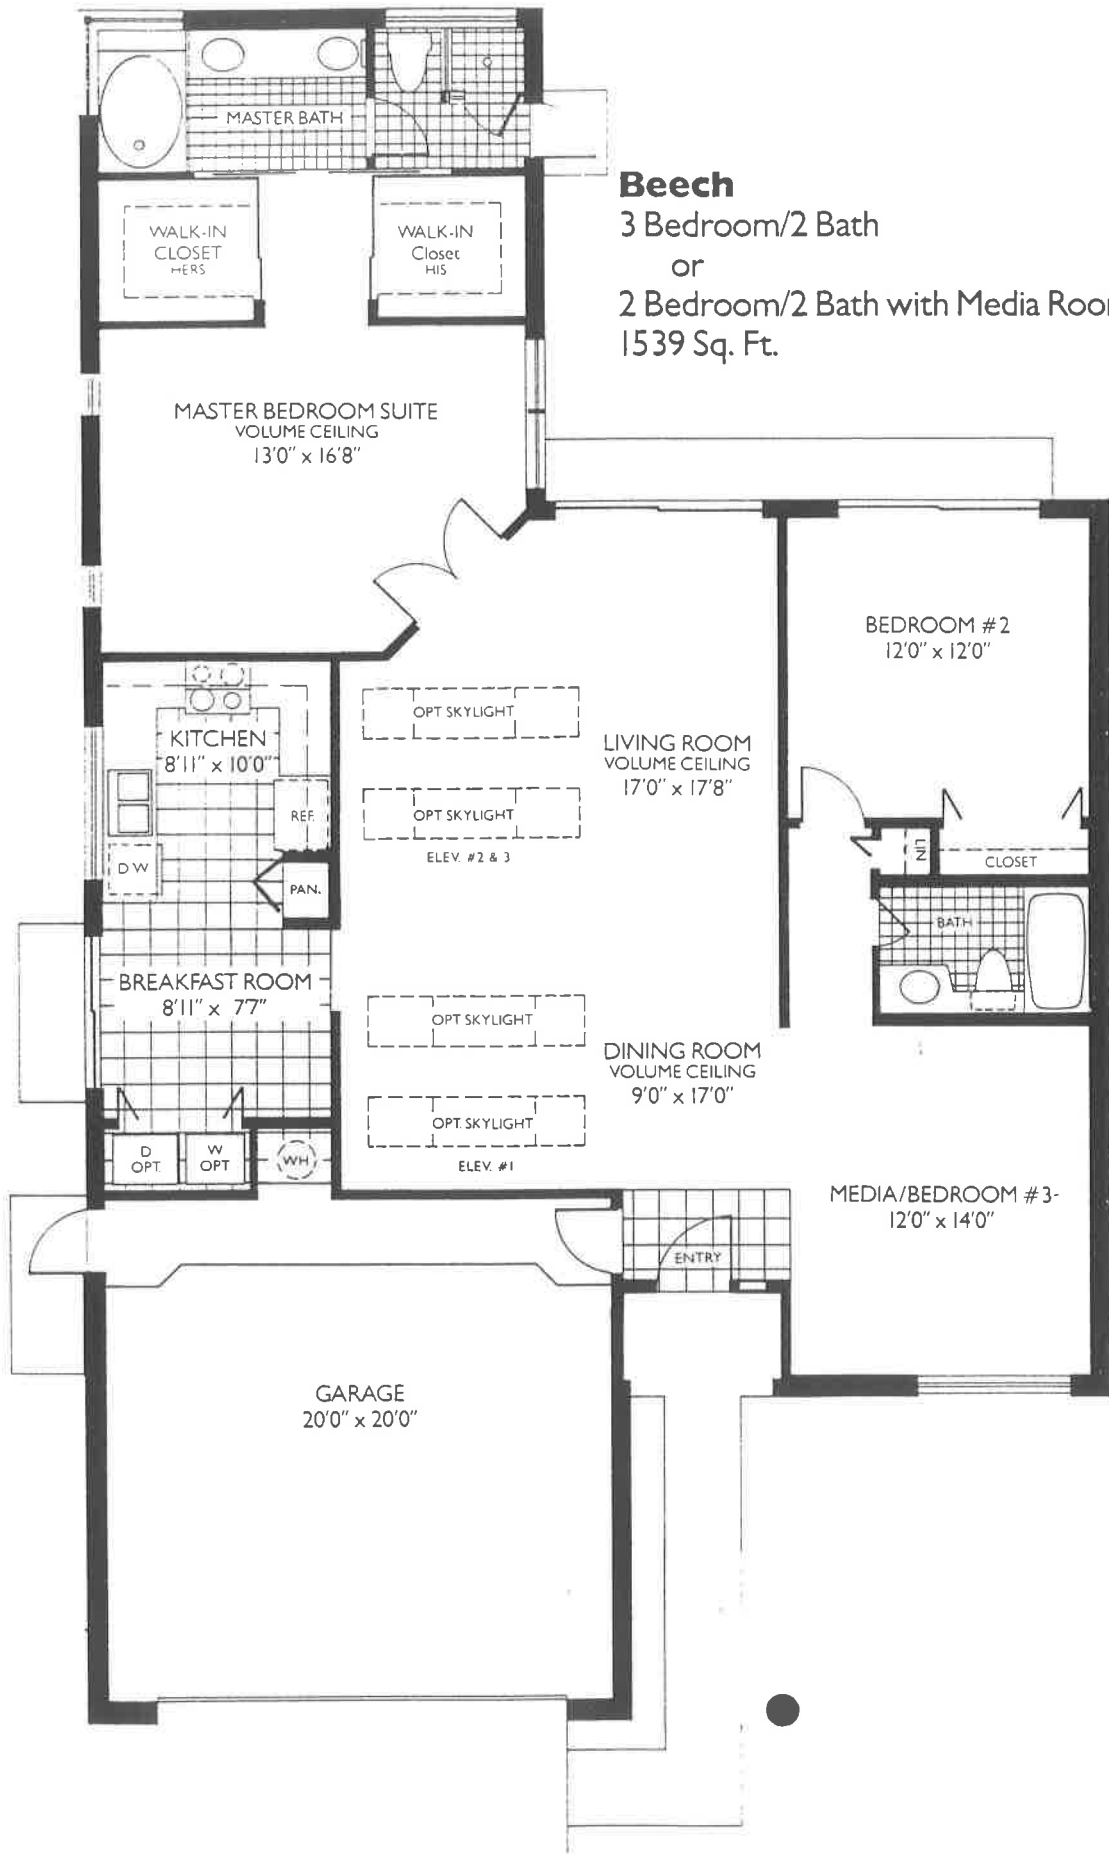

Poinciana
3 Bedroom/2 Bath with
Family Room
1871 Sq. Ft.

The Orchid—Model D

4 Bedroom/ 2½ Bath
with Family Room
2160 Sq. Ft.

Willow
 4 Bedroom/2 1/2 Bath with
 Family Room
 or
 3 Bedroom/2 1/2 Bath with Loft
 and Family Room
 2160 Sq. Ft.

Beech
 3 Bedroom/2 Bath
 or
 2 Bedroom/2 Bath with Media Room
 1539 Sq. Ft.

MASTER BEDROOM SUITE
 VOLUME CEILING
 13'0" x 16'8"

OPT SKYLIGHT
 OPT SKYLIGHT
 ELEV. #2 & 3

LIVING ROOM
 VOLUME CEILING
 17'0" x 17'8"

OPT SKYLIGHT
 OPT SKYLIGHT
 ELEV. #1

DINING ROOM
 VOLUME CEILING
 9'0" x 17'0"

Banyan
2 Bedroom/2 Bath
1420 Sq. Ft.

The Daisy – Model C

3 Bedroom/ 2 Bath
with Family Room
1871 Sq. Ft.