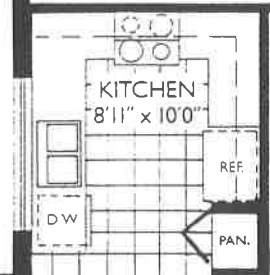

Poinciana
3 Bedroom/2 Bath with
Family Room
1871 Sq. Ft.

The Orchid—Model D

4 Bedroom/ 2½ Bath
with Family Room
2160 Sq. Ft.

Willow
 4 Bedroom/2 1/2 Bath with
 Family Room
 or
 3 Bedroom/2 1/2 Bath with Loft
 and Family Room
 2160 Sq. Ft.

Beech
 3 Bedroom/2 Bath
 or
 2 Bedroom/2 Bath with Media Room
 1539 Sq. Ft.

MASTER BEDROOM SUITE
 VOLUME CEILING
 13'0" x 16'8"

OPT SKYLIGHT
 OPT SKYLIGHT
 ELEV. #2 & 3

LIVING ROOM
 VOLUME CEILING
 17'0" x 17'8"

OPT SKYLIGHT
 OPT SKYLIGHT
 ELEV. #1

DINING ROOM
 VOLUME CEILING
 9'0" x 17'0"

Banyan
2 Bedroom/2 Bath
1420 Sq. Ft.

The Daisy – Model C

3 Bedroom/ 2 Bath
with Family Room
1871 Sq. Ft.