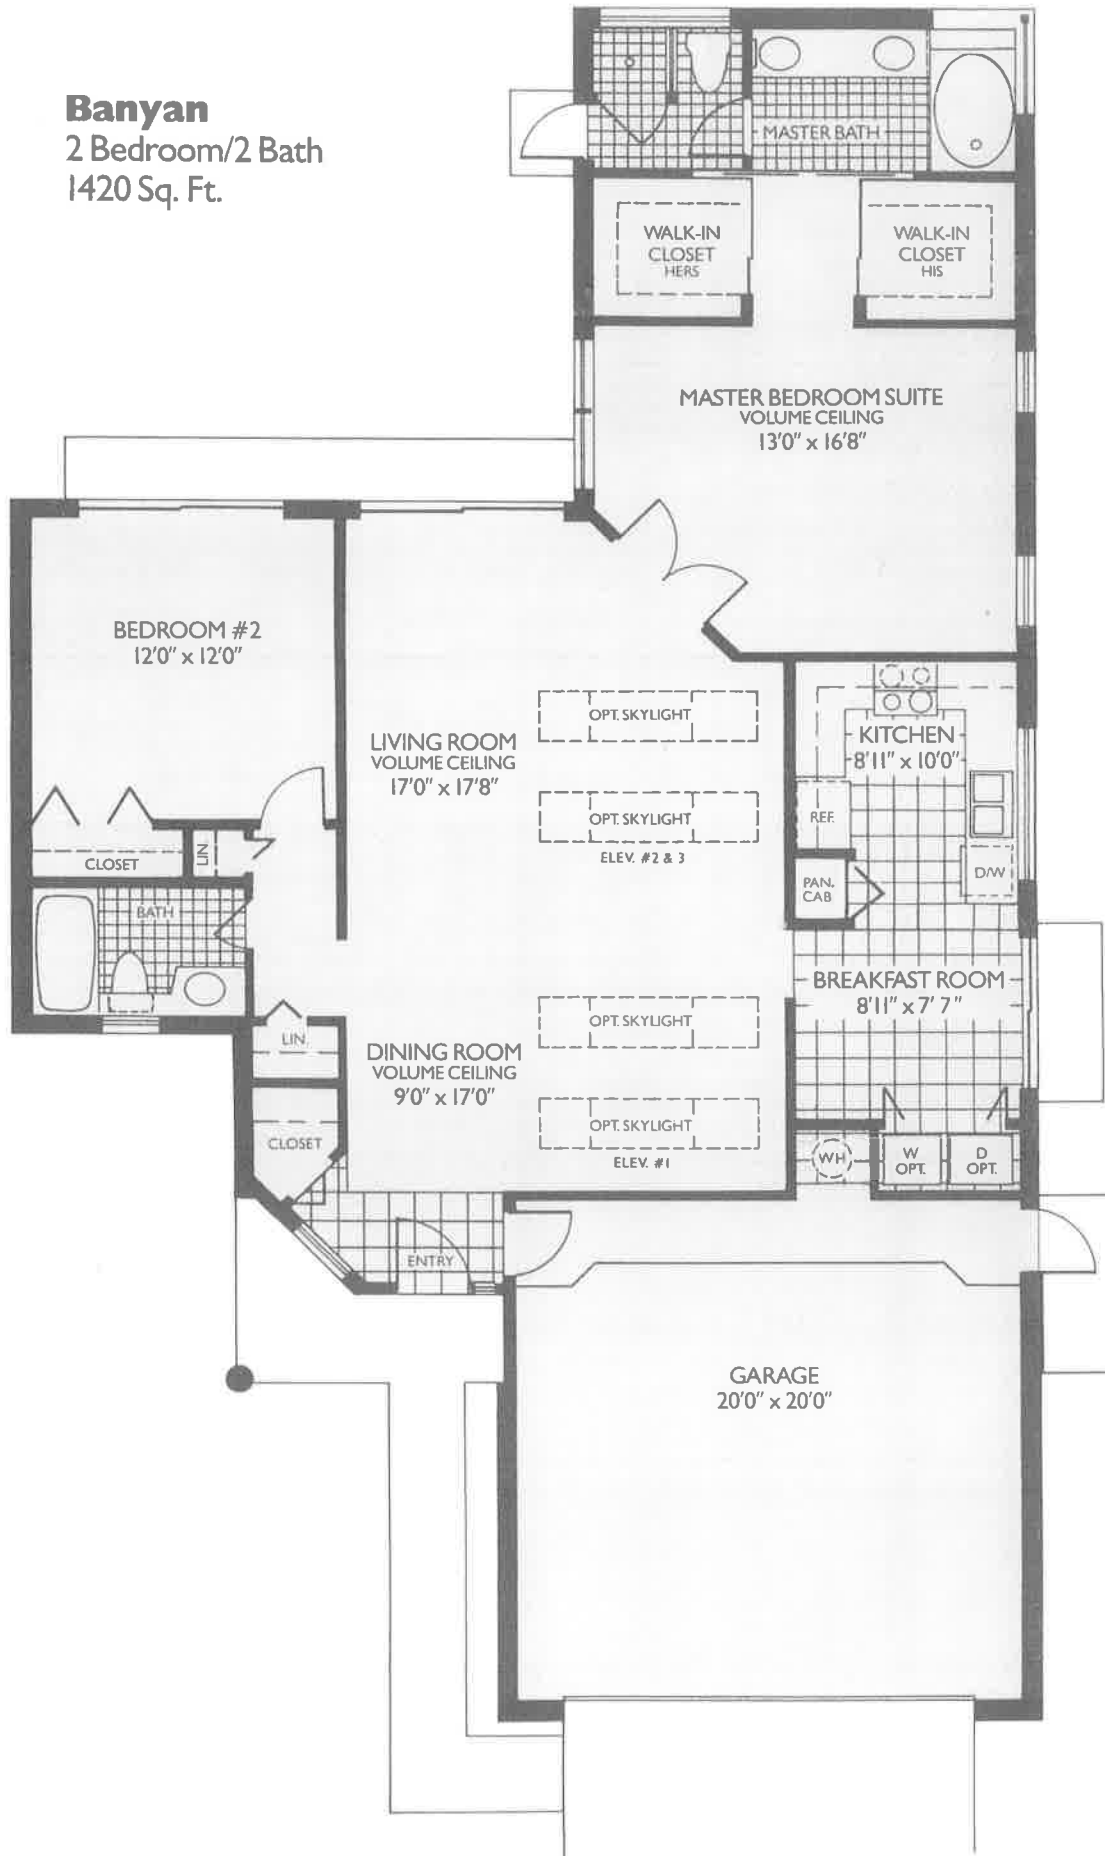

Poinciana
3 Bedroom/2 Bath with
Family Room
1871 Sq. Ft.

The Orchid—Model D

4 Bedroom/ 2½ Bath
with Family Room
2160 Sq. Ft.

Willow
 4 Bedroom/2 1/2 Bath with
 Family Room
 or
 3 Bedroom/2 1/2 Bath with Loft
 and Family Room
 2160 Sq. Ft.

Beech
 3 Bedroom/2 Bath
 or
 2 Bedroom/2 Bath with Media Room
 1539 Sq. Ft.

MASTER BEDROOM SUITE
 VOLUME CEILING
 13'0" x 16'8"

OPT SKYLIGHT
 OPT SKYLIGHT
 ELEV. #2 & 3

LIVING ROOM
 VOLUME CEILING
 17'0" x 17'8"

OPT SKYLIGHT
 OPT SKYLIGHT
 ELEV. #1

DINING ROOM
 VOLUME CEILING
 9'0" x 17'0"

Banyan
2 Bedroom/2 Bath
1420 Sq. Ft.

The Daisy – Model C

3 Bedroom/ 2 Bath
with Family Room
1871 Sq. Ft.