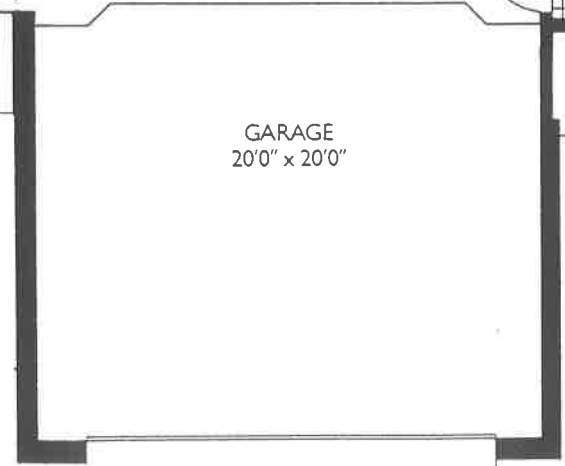

Poinciana
3 Bedroom/2 Bath with
Family Room
1871 Sq. Ft.

The Orchid—Model D

4 Bedroom/ 2½ Bath
with Family Room
2160 Sq. Ft.

Willow
 4 Bedroom/2 1/2 Bath with
 Family Room
 or
 3 Bedroom/2 1/2 Bath with Loft
 and Family Room
 2160 Sq. Ft.

Beech
 3 Bedroom/2 Bath
 or
 2 Bedroom/2 Bath with Media Room
 1539 Sq. Ft.

MASTER BEDROOM SUITE
 VOLUME CEILING
 13'0" x 16'8"

OPT SKYLIGHT
 OPT SKYLIGHT
 ELEV. #2 & 3

LIVING ROOM
 VOLUME CEILING
 17'0" x 17'8"

OPT SKYLIGHT
 OPT SKYLIGHT
 ELEV. #1

DINING ROOM
 VOLUME CEILING
 9'0" x 17'0"

Banyan
2 Bedroom/2 Bath
1420 Sq. Ft.

The Daisy – Model C

3 Bedroom/ 2 Bath
with Family Room
1871 Sq. Ft.