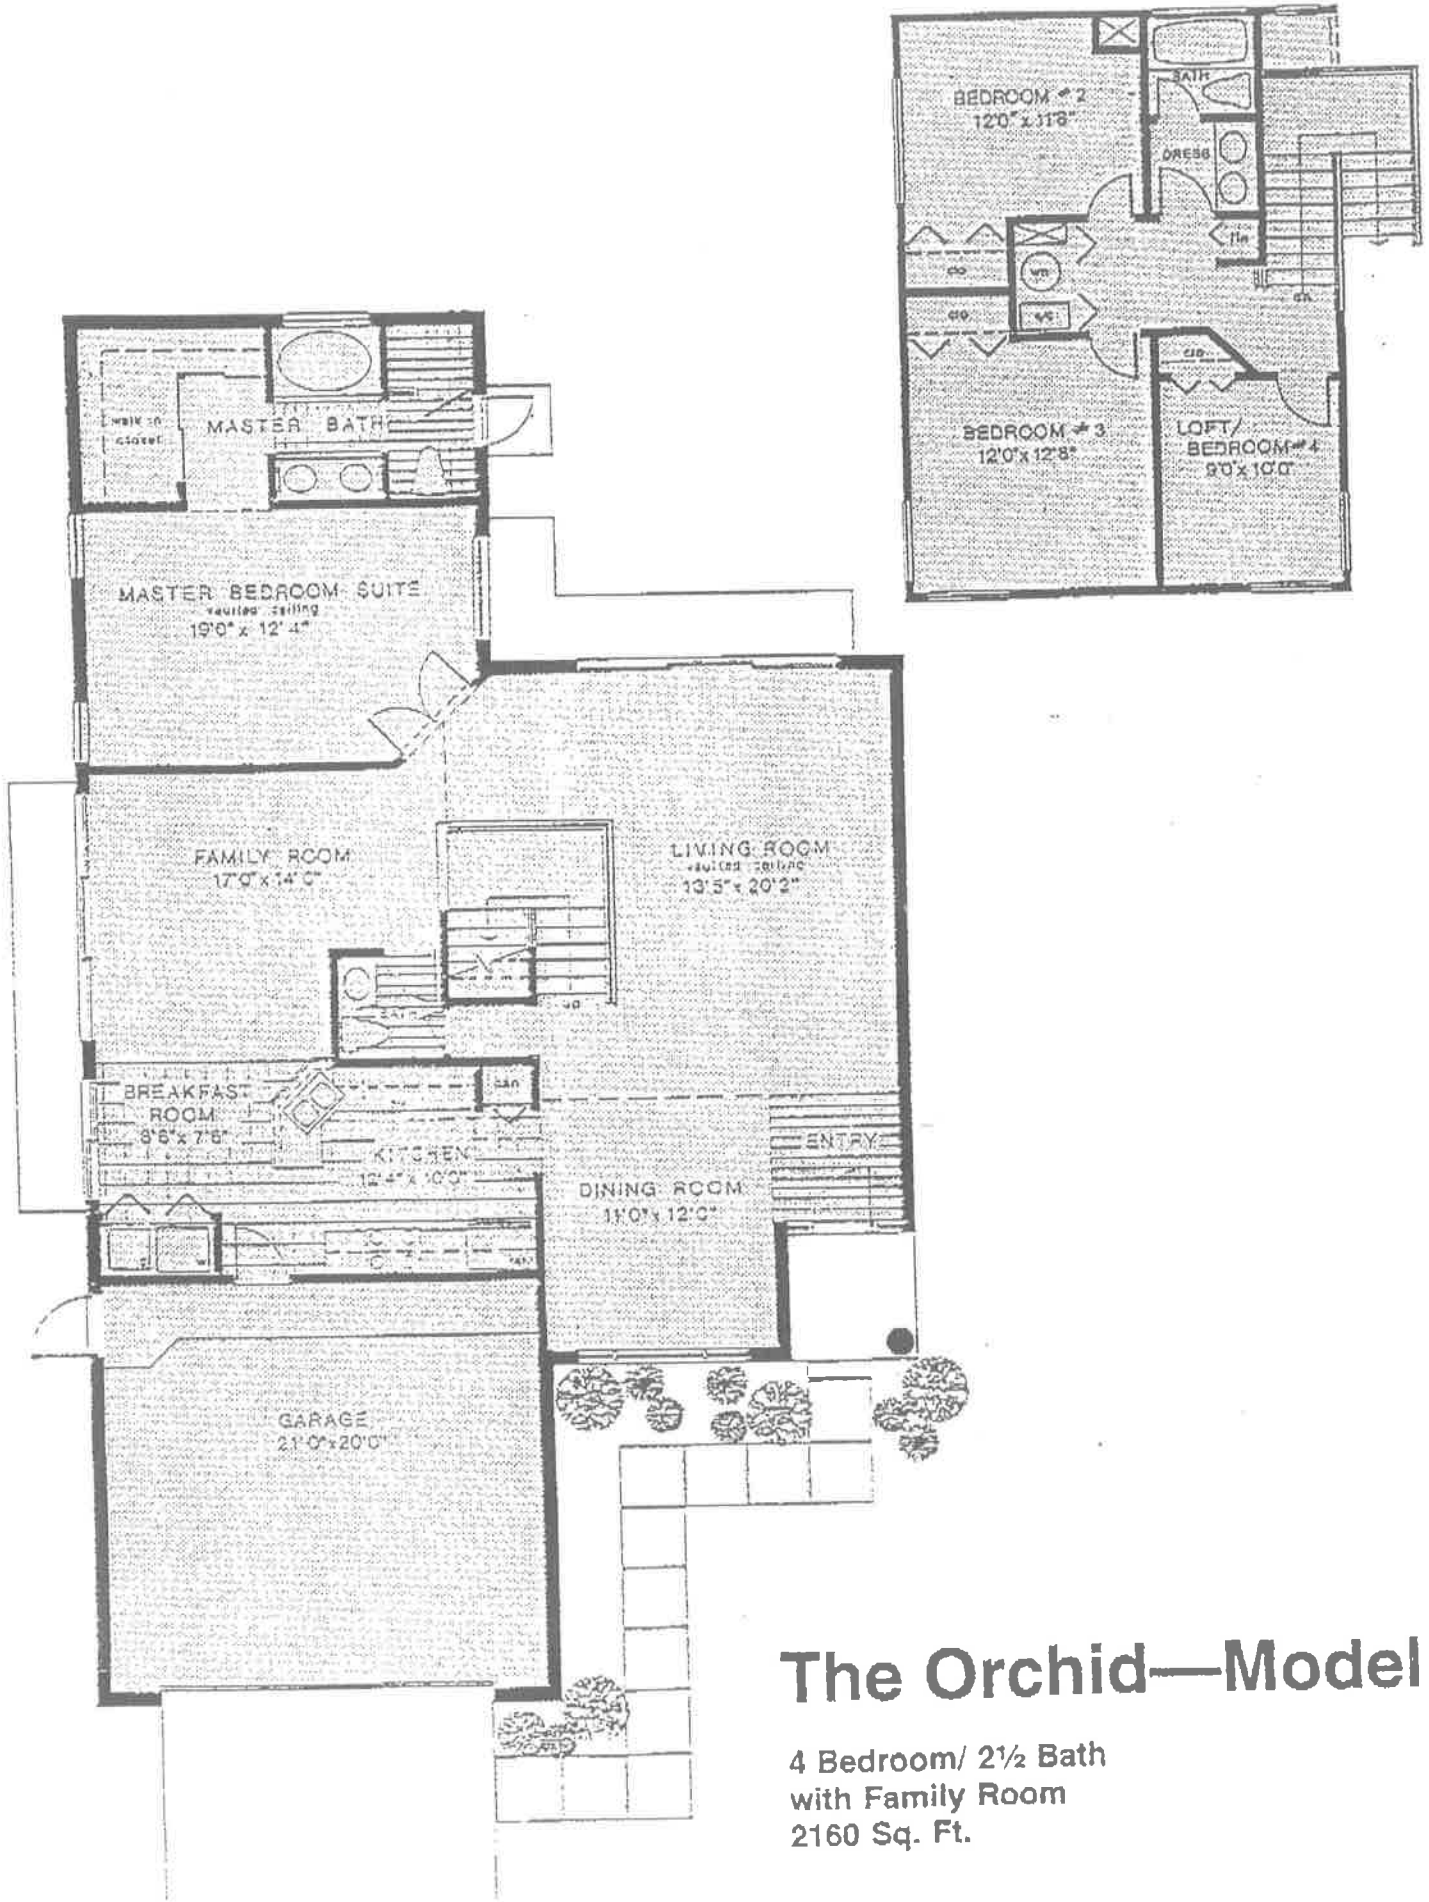

Poinciana
3 Bedroom/2 Bath with
Family Room
1871 Sq. Ft.

The Orchid—Model D

4 Bedroom/ 2½ Bath
with Family Room
2160 Sq. Ft.

Willow
 4 Bedroom/2 1/2 Bath with
 Family Room
 or
 3 Bedroom/2 1/2 Bath with Loft
 and Family Room
 2160 Sq. Ft.

Beech
 3 Bedroom/2 Bath
 or
 2 Bedroom/2 Bath with Media Room
 1539 Sq. Ft.

MASTER BEDROOM SUITE
 VOLUME CEILING
 13'0" x 16'8"

OPT SKYLIGHT
 OPT SKYLIGHT
 ELEV. #2 & 3

LIVING ROOM
 VOLUME CEILING
 17'0" x 17'8"

OPT SKYLIGHT
 OPT SKYLIGHT
 ELEV. #1

DINING ROOM
 VOLUME CEILING
 9'0" x 17'0"

Banyan
2 Bedroom/2 Bath
1420 Sq. Ft.

The Daisy – Model C

3 Bedroom/ 2 Bath
with Family Room
1871 Sq. Ft.