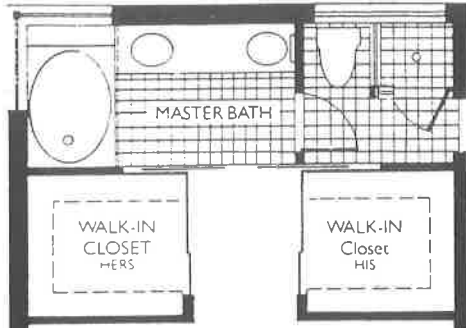

Poinciana
3 Bedroom/2 Bath with
Family Room
1871 Sq. Ft.

The Orchid—Model D

4 Bedroom/ 2½ Bath
with Family Room
2160 Sq. Ft.

Willow
 4 Bedroom/2 1/2 Bath with
 Family Room
 or
 3 Bedroom/2 1/2 Bath with Loft
 and Family Room
 2160 Sq. Ft.

Beech
 3 Bedroom/2 Bath
 or
 2 Bedroom/2 Bath with Media Room
 1539 Sq. Ft.

MASTER BEDROOM SUITE
 VOLUME CEILING
 13'0" x 16'8"

OPT SKYLIGHT
 OPT SKYLIGHT
 ELEV. #2 & 3

LIVING ROOM
 VOLUME CEILING
 17'0" x 17'8"

OPT SKYLIGHT
 OPT SKYLIGHT
 ELEV. #1

DINING ROOM
 VOLUME CEILING
 9'0" x 17'0"

Banyan
2 Bedroom/2 Bath
1420 Sq. Ft.

The Daisy – Model C

3 Bedroom/ 2 Bath
with Family Room
1871 Sq. Ft.