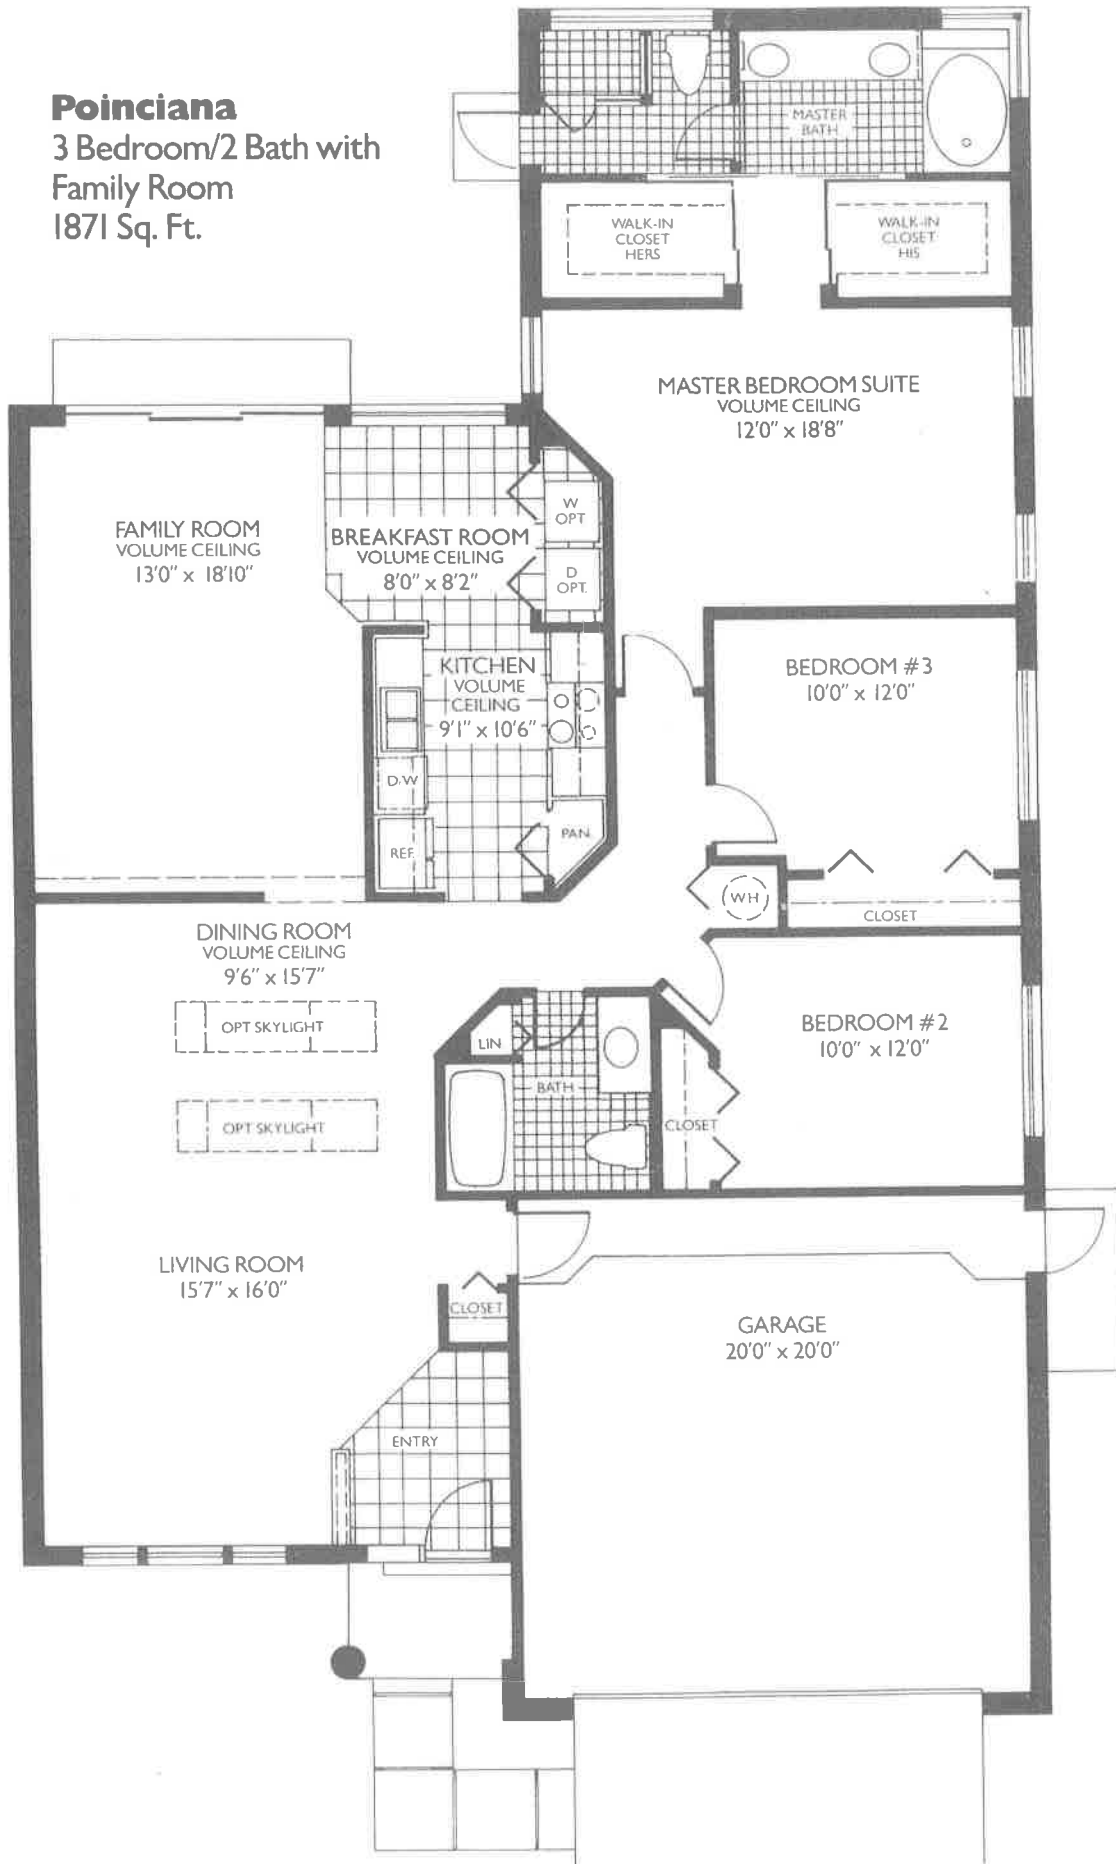

Poinciana
3 Bedroom/2 Bath with
Family Room
1871 Sq. Ft.

The Orchid—Model D

4 Bedroom/ 2½ Bath
with Family Room
2160 Sq. Ft.

Willow
 4 Bedroom/2 1/2 Bath with
 Family Room
 or
 3 Bedroom/2 1/2 Bath with Loft
 and Family Room
 2160 Sq. Ft.

Beech
 3 Bedroom/2 Bath
 or
 2 Bedroom/2 Bath with Media Room
 1539 Sq. Ft.

MASTER BEDROOM SUITE
 VOLUME CEILING
 13'0" x 16'8"

OPT SKYLIGHT
 OPT SKYLIGHT
 ELEV. #2 & 3

LIVING ROOM
 VOLUME CEILING
 17'0" x 17'8"

OPT SKYLIGHT
 OPT SKYLIGHT
 ELEV. #1

DINING ROOM
 VOLUME CEILING
 9'0" x 17'0"

Banyan
2 Bedroom/2 Bath
1420 Sq. Ft.

The Daisy – Model C

3 Bedroom/ 2 Bath
with Family Room
1871 Sq. Ft.